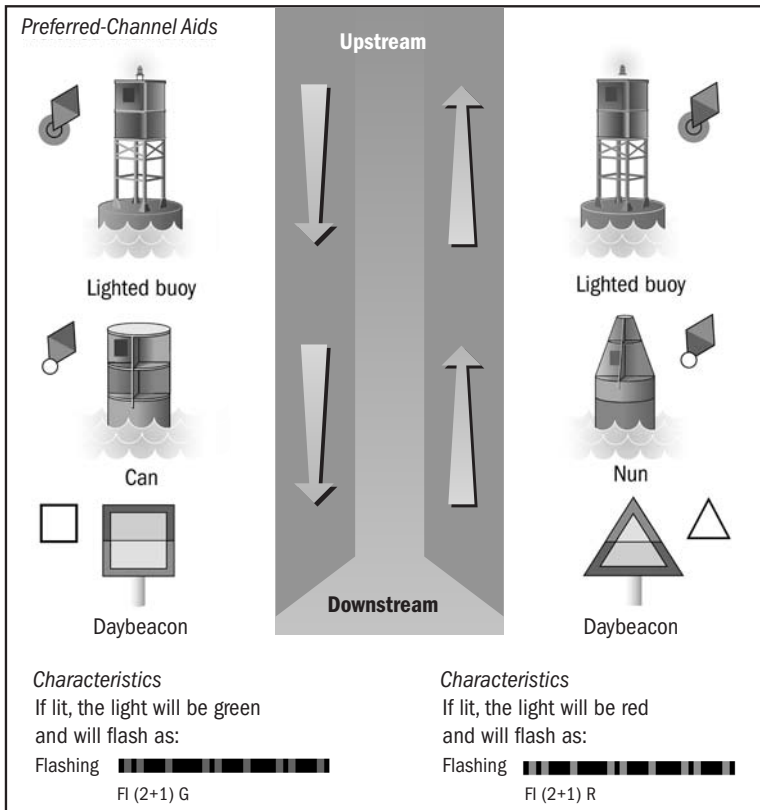

- Crossing daybeacons are used to assist river traffic by indicating where the channel has changed from one side of the river to the other; the aid that marks this channel change will be on the opposite side of the river. When encountered, a vessel operator should head for the Aid, using its color as a channel mark.
- Isolated danger marks and safe-water marks are not used.
- River banks are named based on their downstream direction: either “left bank” and “right bank” or “left descending bank” and “right descending bank.”
- Because of their somewhat temporary nature, Western River buoys do not have numbers or letters and are not always marked on river charts because they tend to drift due to fluctuating water level, current speed, and shifting shoals.