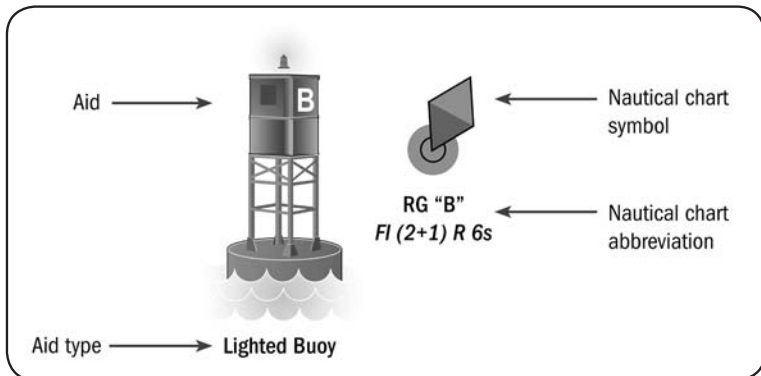

Understanding the Symbols in This Booklet

Buoys, beacons, and all other Aids have a corresponding symbol used on nautical charts. In this booklet, you will see representations of Aids, each alongside its nautical chart symbol:

* Not on all Aids