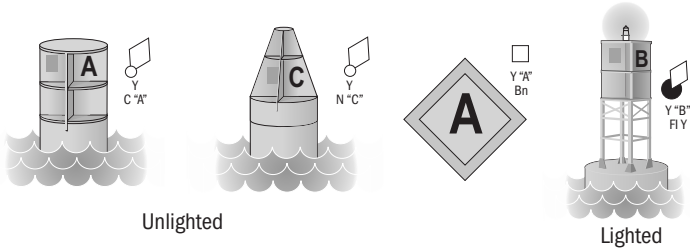

Special Aids

These Aids indicate special areas or features such as anchoring, traffic separation, fishnet area, cables or pipelines, military exercise areas, and jetties.

Unlighted

Lighted

Characteristics

- All-yellow.
- Come in a variety of shapes.
- May have one black letter.
- If lit: or

State Waters Obstruction Mark

The State Water Obstruction Mark indicates to a vessel operator that an obstruction to navigation extends from the nearest shore to the buoy. Do not pass between the buoy and the shore.

Characteristics

- Black-and-white vertically striped buoy.
- May show a white reflector or display a quick-flashing white light.

Mooring Buoys

While not a navigational Aid, mooring buoys are worth mentioning. They are the only type of buoys to which mooring is permitted. Most mooring buoys are privately owned or are rental buoys. Permission is usually needed to use them.

Characteristics

- White with blue horizontal band.
- Cylinder and sphere shapes.
- May show a white reflector or display white or yellow light.