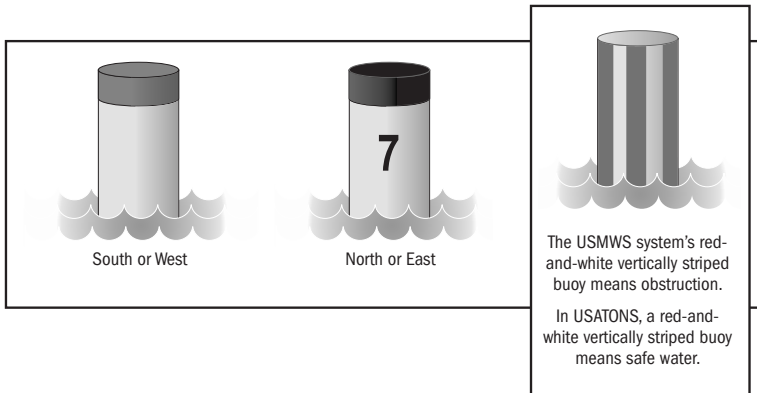

## Surprisingly Comfortable

Today's life jackets are lightweight, easy to move in, and come in many sizes, styles, and shapes for every person and every sport. (There are even ones for pets!) Some examples: