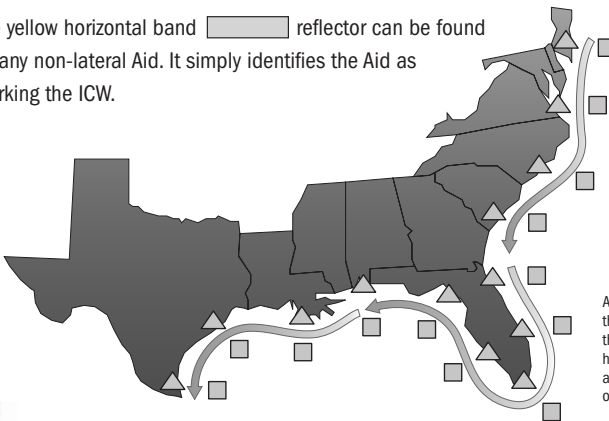

There are three types of symbols:

When following the ICW from New Jersey through Texas, keep yellow triangles on your starboard and yellow squares on your port, regardless of the color of the Aid on which they appear.

The yellow horizontal band reflector can be found on any non-lateral Aid. It simply identifies the Aid as marking the ICW.