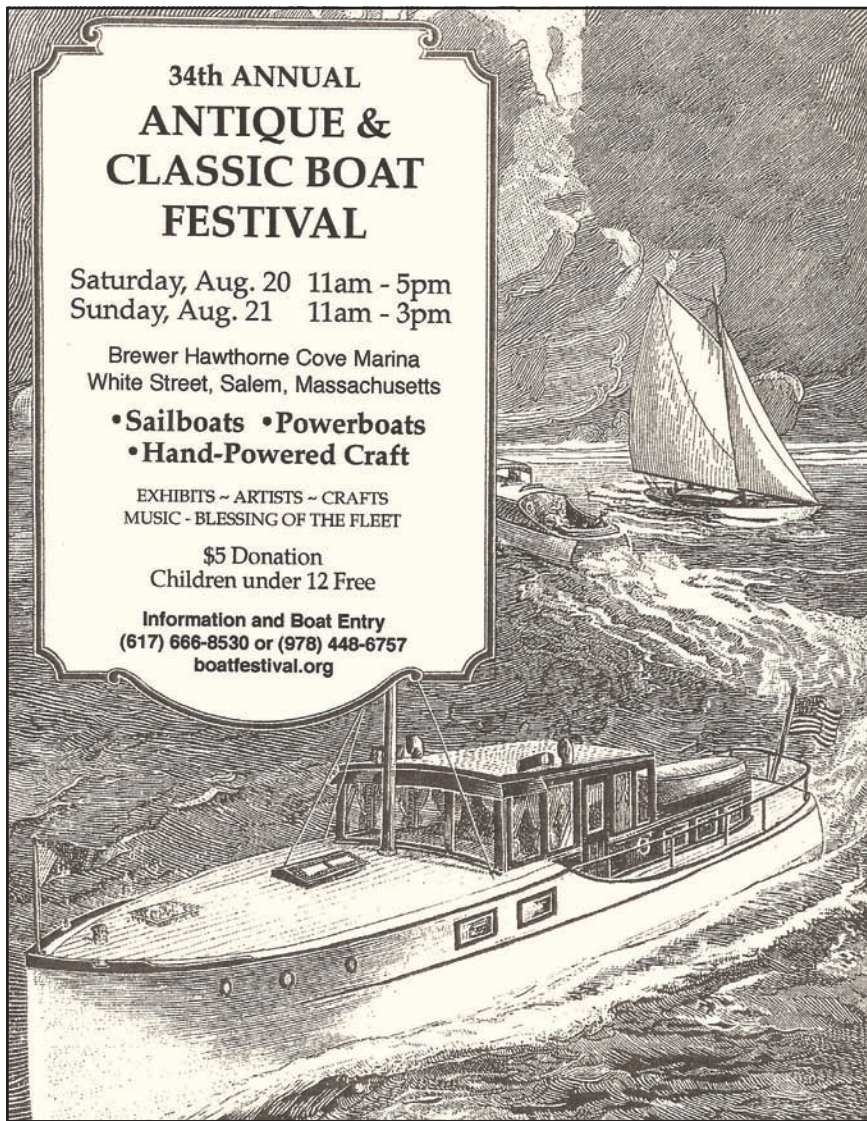

34th ANNUAL ANTIQUE & CLASSIC BOAT FESTIVAL

Saturday, Aug. 20 11am - 5pm
Sunday, Aug. 21 11am - 3pm

Brewer Hawthorne Cove Marina
White Street, Salem, Massachusetts

- Sailboats • Powerboats
- Hand-Powered Craft

EXHIBITS ~ ARTISTS ~ CRAFTS
MUSIC - BLESSING OF THE FLEET

$5 Donation
Children under 12 Free

Information and Boat Entry
(617) 666-8530 or (978) 448-6757
boatfestival.org