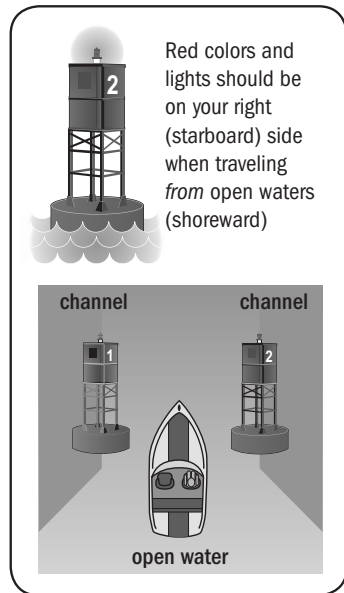

3. U.S. AIDS TO NAVIGATION SYSTEM (IALA-B)

Lateral Aids to Navigation

Lateral Aids to Navigation are generally used for well-defined channels to indicate the route to be followed. These Aids show the sides of a navigable channel, mark junctions and forks or splits in the channel, indicate the safe side to pass a hazard to navigation, and mark the safe centerline on wide bodies of water.

They are used in conjunction with a conventional direction of buoyage (a local direction of buoyage when approaching a harbor, river estuary, or other waterway from seaward).

“Red, Right, Returning”

You may have heard the phrase, “Red, Right, Returning.” This expression refers to the fact that when returning (entering a channel from the open sea or proceeding upstream), a boater must keep the red Aids on the right (starboard) side of the boat. These Aids have even numbers, and the numbers should increase as you proceed inland.

When proceeding toward open water (seaward), navigate so that the green Aids are to starboard. In this instance, you will see odd numbers on the Aids and the numbers should decrease as you proceed toward open water (seaward).

If there is no route marked, navigate clockwise around landmasses.