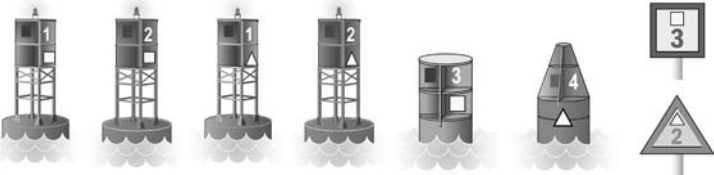

Intracoastal Waterway

The Intracoastal Waterway (ICW) runs just inland and parallel to the Atlantic and Gulf coasts from Manasquan, New Jersey to the Mexican border. The Aids to Navigation of the ICW closely resemble the green and red buoys and beacons of the lateral system previously discussed.

When operating in the ICW, the color of the Aids will typically correspond to the USATONS scheme (Red, Right, Returning). The yellow squares, triangles, and bands attached to the Aids are the primary ICW indicators. Boaters need to understand these markings to safely navigate the ICW. Some examples: