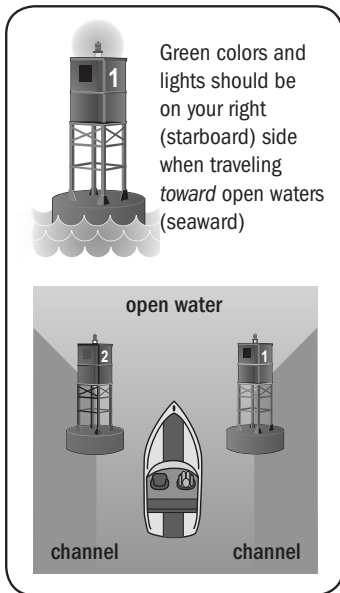

3. U.S. AIDS TO NAVIGATION SYSTEM (IALA-B)

Lateral Aids to Navigation

Lateral Aids to Navigation are generally used for well-defined channels to indicate the route to be followed. These Aids show the sides of a navigable channel, mark junctions and forks or splits in the channel, indicate the safe side to pass a hazard to navigation, and mark the safe centerline on wide bodies of water.

They are used in conjunction with a conventional direction of buoyage (a local direction of buoyage when approaching a harbor, river estuary, or other waterway from seaward).

“Red, Right, Returning”

You may have heard the phrase, “Red, Right, Returning.” This expression refers to the fact that when returning (entering a channel from the open sea or proceeding upstream), a boater must keep the red Aids on the right (starboard) side of the boat. These Aids have even numbers, and the numbers should increase as you proceed inland.

When proceeding toward open water (seaward), navigate so that the green Aids are to starboard. In this instance, you will see odd numbers on the Aids and the numbers should decrease as you proceed toward open water (seaward).

If there is no route marked, navigate clockwise around landmasses.