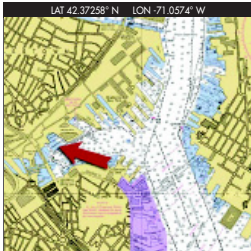

# MASSACHUSETTS

*Constitution Marina - The Best of Boston Just Off your Bow*

Boston Inner Harbor

Constitution Marina  
28 Constitution Road  
Boston, MA 02129  
617-241-9640 • Fax 617-242-3013  
Email: [cm@bosport.com](mailto:cm@bosport.com)  
[www.constitutionmarina.com](http://www.constitutionmarina.com)