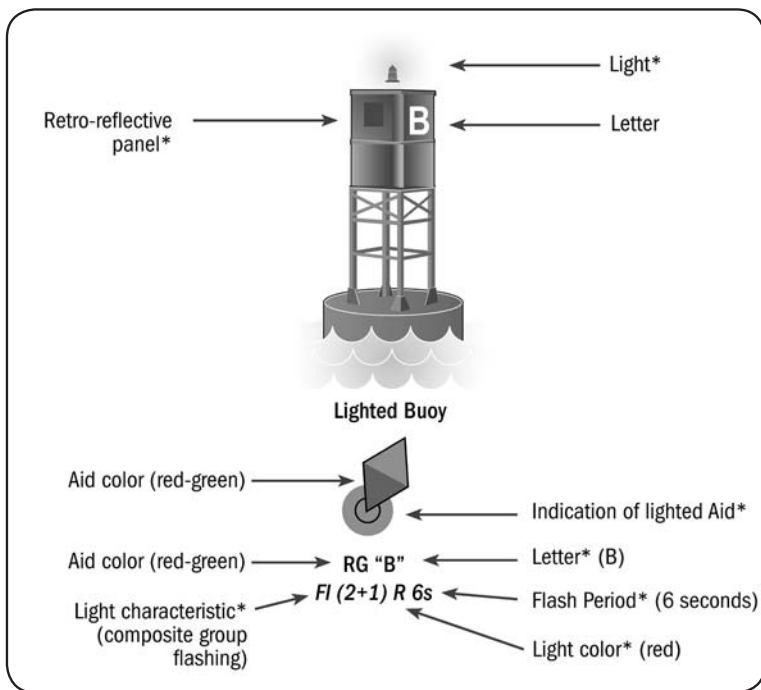

Understanding the Symbols in This Booklet

Buoys, beacons, and all other Aids have a corresponding symbol used on nautical charts. In this booklet, you will see representations of Aids, each alongside its nautical chart symbol:

* Not on all Aids