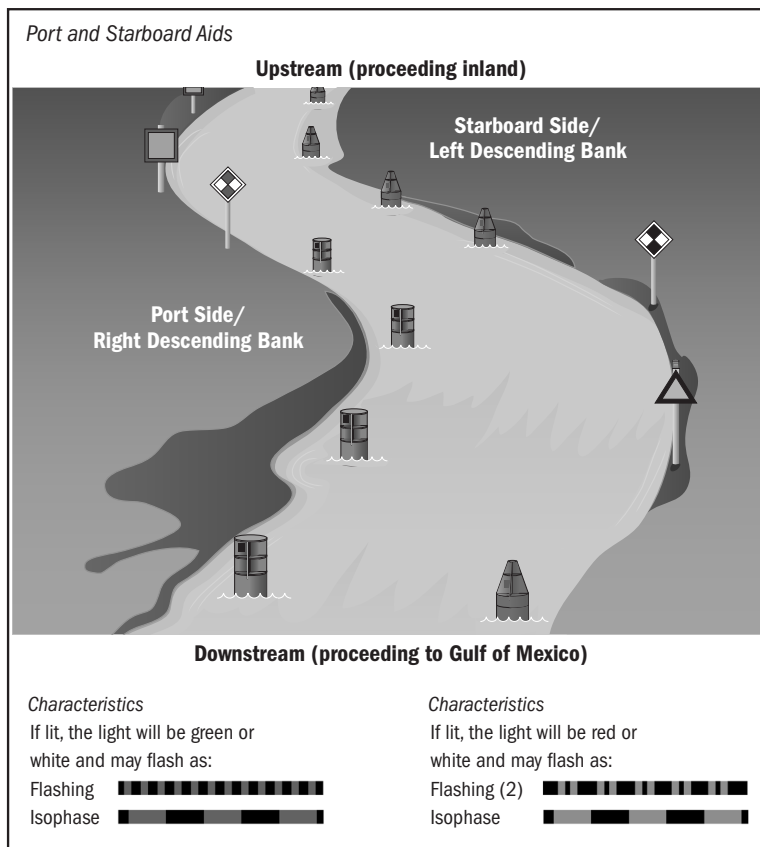

5. AIDS TO NAVIGATION SYSTEMS

Western Rivers Marking System

When on the Mississippi River, tributaries above Baton Rouge, and several other rivers that flow toward the Gulf of Mexico, boaters must follow a system called the Western Rivers Marking System, a variation of the U.S. Aids to Navigation System.

In the Western Rivers Marking System:

- Buoys are not numbered.
- Beacons are not numbered, but normally have a mile marker that indicates the distance in statute miles from a fixed point, typically the river's mouth.