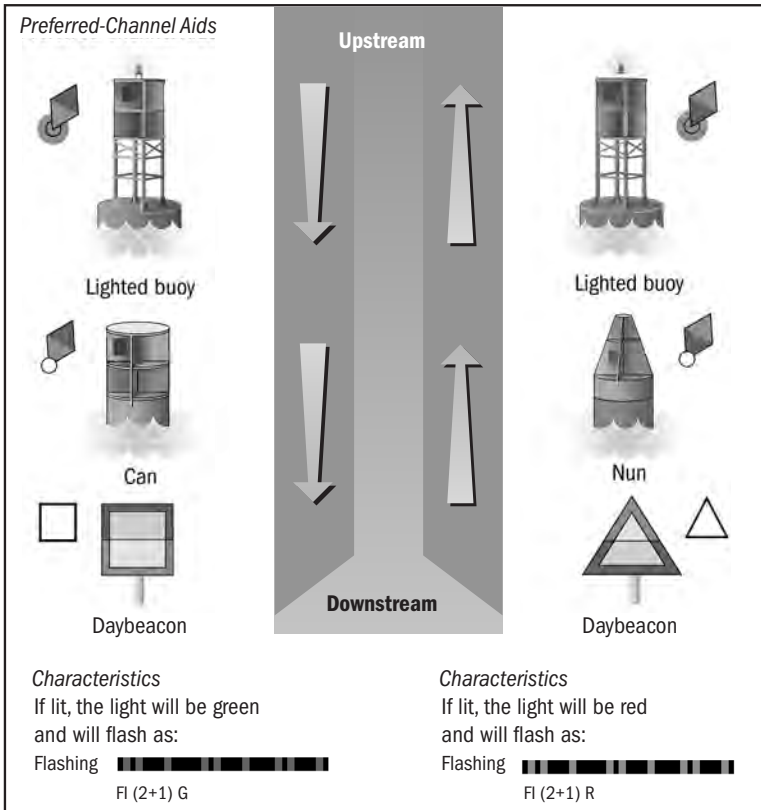

- Crossing daybeacons are used to assist river traffic by indicating where the channel has changed from one side of the river to the other; the aid that marks this channel change will be on the opposite side of the river. When encountered, a vessel operator should head for the Aid, using its color as a channel mark.
- Isolated danger marks and safe-water marks are not used.
- River banks are named based on their downstream direction: either "left bank" and "right bank" or "left descending bank" and "right descending bank."
- Because of their somewhat temporary nature, Western River buoys do not have numbers or letters and are not always marked on river charts because they tend to drift due to fluctuating water level, current speed, and shifting shoals.