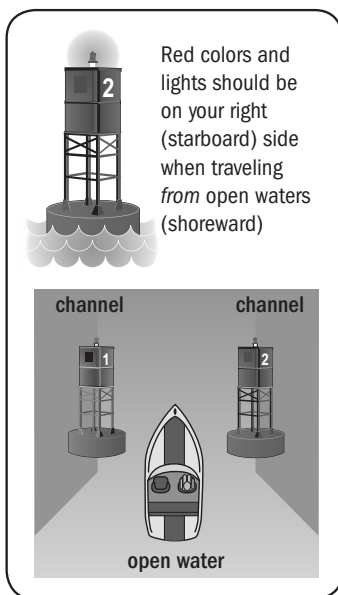

3. U.S. AIDS TO NAVIGATION SYSTEM (IALA-B)

Lateral Aids to Navigation

Lateral Aids to Navigation are generally used for well-defined channels to indicate the route to be followed. These Aids show the sides of a navigable channel, mark junctions and forks or splits in the channel, indicate the safe side to pass a hazard to navigation, and mark the safe centerline on wide bodies of water.

They are used in conjunction with a conventional direction of buoyage (a local direction of buoyage when approaching a harbor, river estuary, or other waterway from seaward).

“Red, Right, Returning”

You may have heard the phrase, “Red, Right, Returning.” This expression refers to the fact that when returning (entering a channel from the open sea or proceeding upstream), a boater must keep the red Aids on the right (starboard) side of the boat. These Aids have even numbers, and the numbers should increase as you proceed inland.

When proceeding toward open water (seaward), navigate so that the green Aids are to starboard. In this instance, you will see odd numbers on the Aids and the numbers should decrease as you proceed toward open water (seaward).

If there is no route marked, navigate clockwise around landmasses.