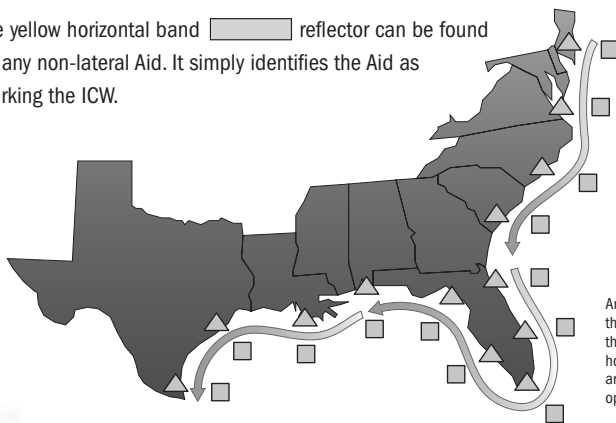

There are three types of symbols:

When following the ICW from New Jersey through Texas, keep yellow triangles on your starboard and yellow squares on your port, regardless of the color of the Aid on which they appear.

The yellow horizontal band reflector can be found on any non-lateral Aid. It simply identifies the Aid as marking the ICW.