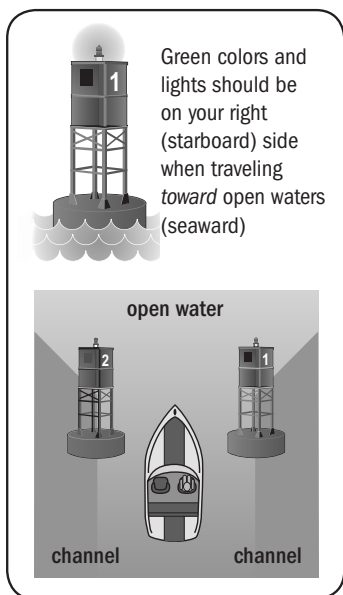

3. U.S. AIDS TO NAVIGATION SYSTEM (IALA-B)

Lateral Aids to Navigation

Lateral Aids to Navigation are generally used for well-defined channels to indicate the route to be followed. These Aids show the sides of a navigable channel, mark junctions and forks or splits in the channel, indicate the safe side to pass a hazard to navigation, and mark the safe centerline on wide bodies of water.

They are used in conjunction with a conventional direction of buoyage (a local direction of buoyage when approaching a harbor, river estuary, or other waterway from seaward).

“Red, Right, Returning”

You may have heard the phrase, “Red, Right, Returning.” This expression refers to the fact that when returning (entering a channel from the open sea or proceeding upstream), a boater must keep the red Aids on the right (starboard) side of the boat. These Aids have even numbers, and the numbers should increase as you proceed inland.

When proceeding toward open water (seaward), navigate so that the green Aids are to starboard. In this instance, you will see odd numbers on the Aids and the numbers should decrease as you proceed toward open water (seaward).

If there is no route marked, navigate clockwise around landmasses.