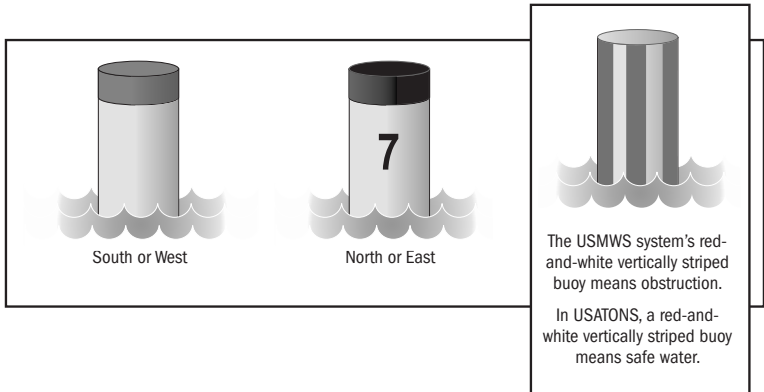

Cardinal System – USWMS

Cardinal buoys serve as the USWMS version of USATONS' preferred-channel markers, as they indicate the primary route. They are named "cardinal" buoys after the cardinal points (north, south, east, and west) of the compass: