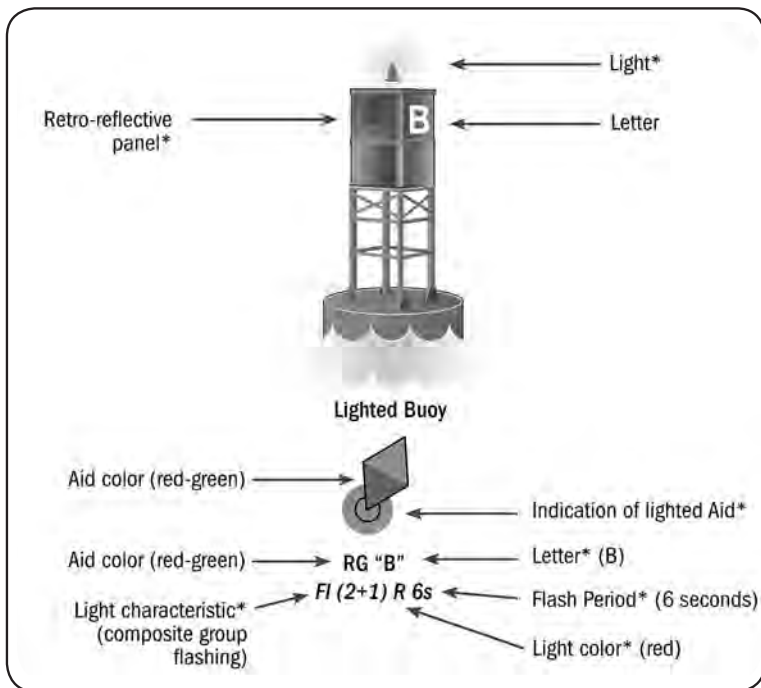

Understanding the Symbols in This Booklet

Buoys, beacons, and all other Aids have a corresponding symbol used on nautical charts. In this booklet, you will see representations of Aids, each alongside its nautical chart symbol:

* Not on all Aids