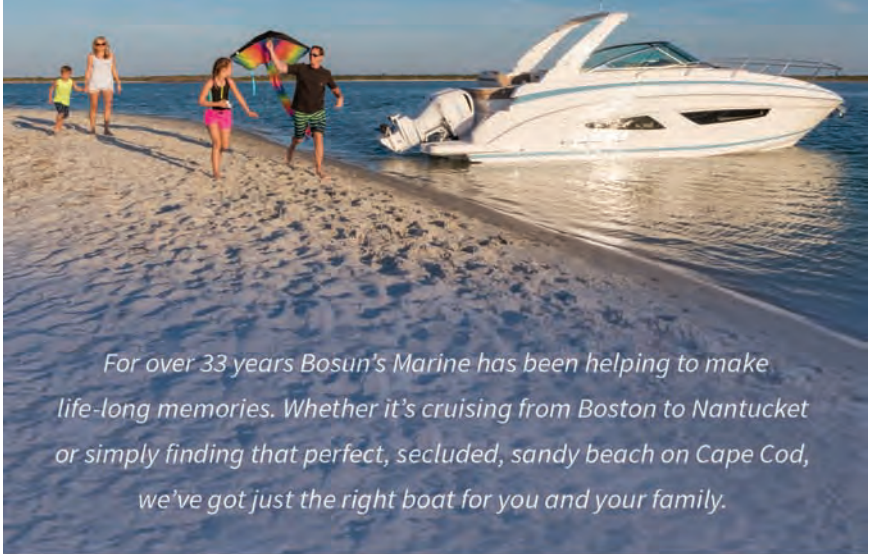

Information and Boat Entry
(978) 448-6757
boatfestival.org
facebook

BOSUN'S[®] MARINE

We Share Your Passion

How will you remember your weekend?

For over 33 years Bosun's Marine has been helping to make life-long memories. Whether it's cruising from Boston to Nantucket or simply finding that perfect, secluded, sandy beach on Cape Cod, we've got just the right boat for you and your family.