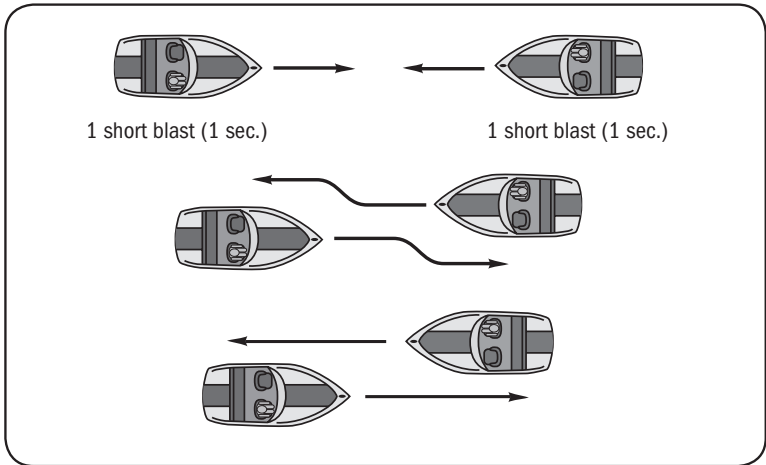

Head-On Situation (Navigation Rule 14)

Port-to-Port Passing (preferred)

Starboard-to-Starboard Passing