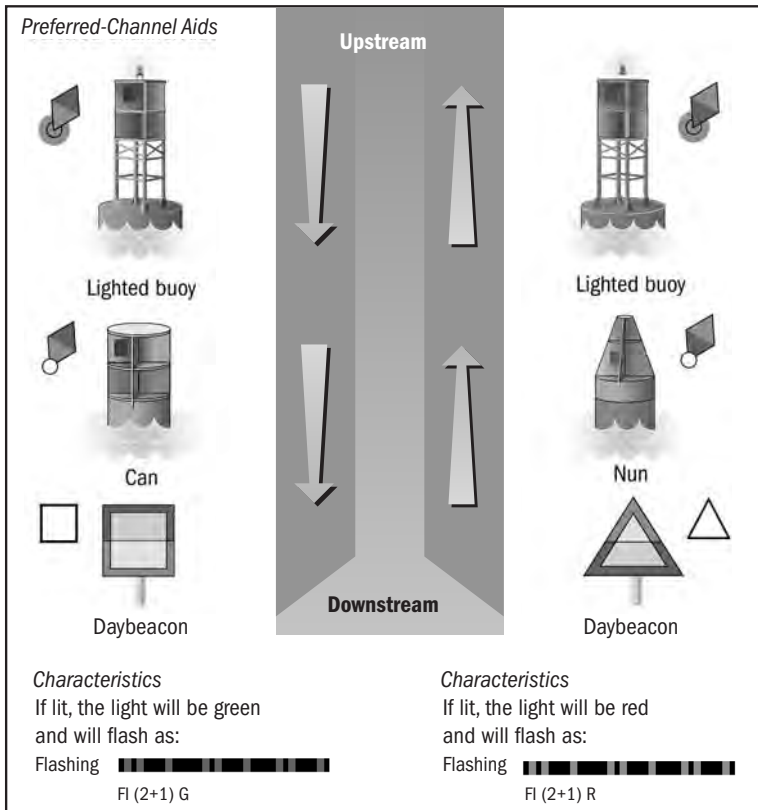

- Crossing daybeacons are used to assist river traffic by indicating where the channel has changed from one side of the river to the other; the aid that marks this channel change will be on the opposite side of the river. When encountered, a vessel operator should head for the Aid, using its color as a channel mark.
- Isolated danger marks and safe-water marks are not used.
- River banks are named based on their downstream direction: either “left bank” and “right bank” or “left descending bank” and “right descending bank.”
- Because of their somewhat temporary nature, Western River buoys do not have numbers or letters and are not always marked on river charts because they tend to drift due to fluctuating water level, current speed, and shifting shoals.