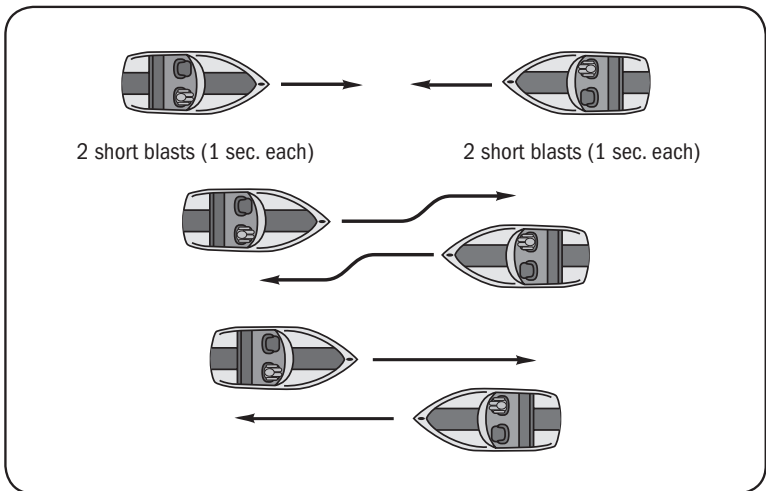

Action(s): When meeting another vessel head on, a port-to-port passing is preferred. Passing starboard-to-starboard is acceptable when necessary.

Sound signals: Passing port-to-port requires one short horn blast to signal intention and one short blast for agreement. Passing to starboard requires two short blasts from each vessel.