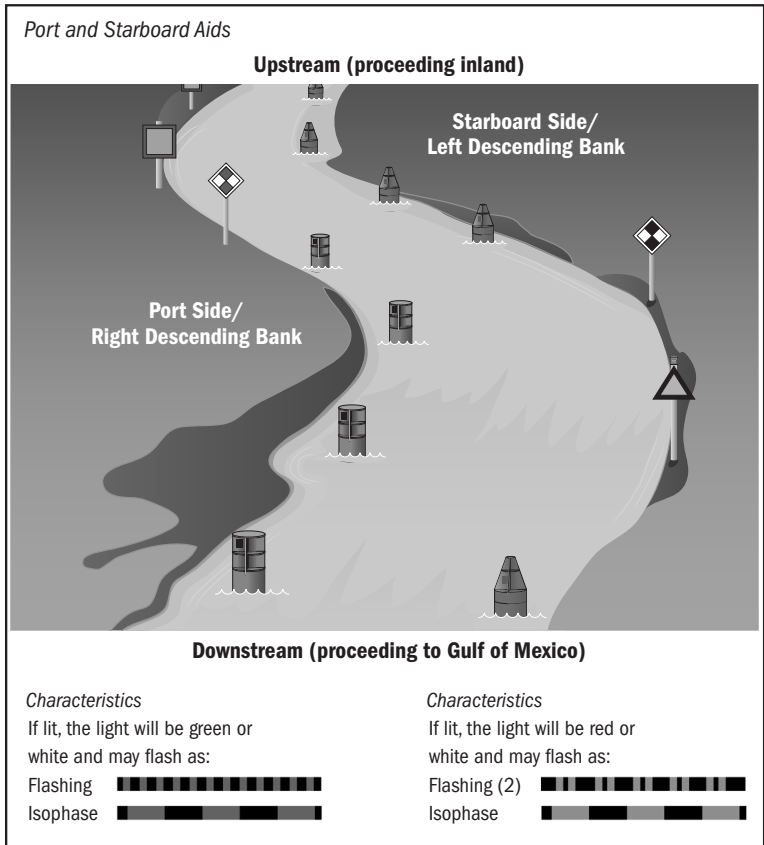

5. AIDS TO NAVIGATION SYSTEMS

Western Rivers Marking System

When on the Mississippi River, tributaries above Baton Rouge, and several other rivers that flow toward the Gulf of Mexico, boaters must follow a system called the Western Rivers Marking System, a variation of the U.S. Aids to Navigation System.

In the Western Rivers Marking System:

- Buoys are not numbered.
- Beacons are not numbered, but normally have a mile marker that indicates the distance in statute miles from a fixed point, typically the river's mouth.