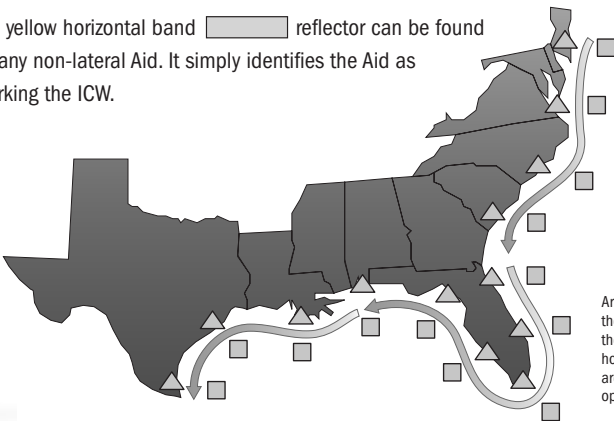

There are three types of symbols:

When following the ICW from New Jersey through Texas, keep yellow triangles on your starboard and yellow squares on your port, regardless of the color of the Aid on which they appear.

The yellow horizontal band reflector can be found on any non-lateral Aid. It simply identifies the Aid as marking the ICW.