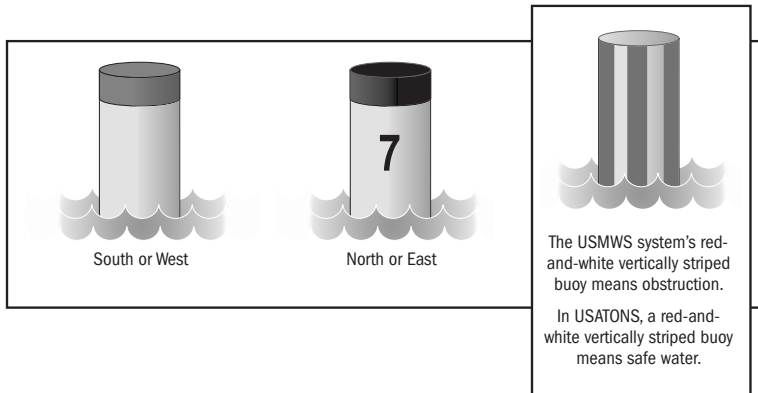

Surprisingly Comfortable

Today's life jackets are lightweight, easy to move in, and come in many sizes, styles, and shapes for every person and every sport. (There are even ones for pets!) Some examples: