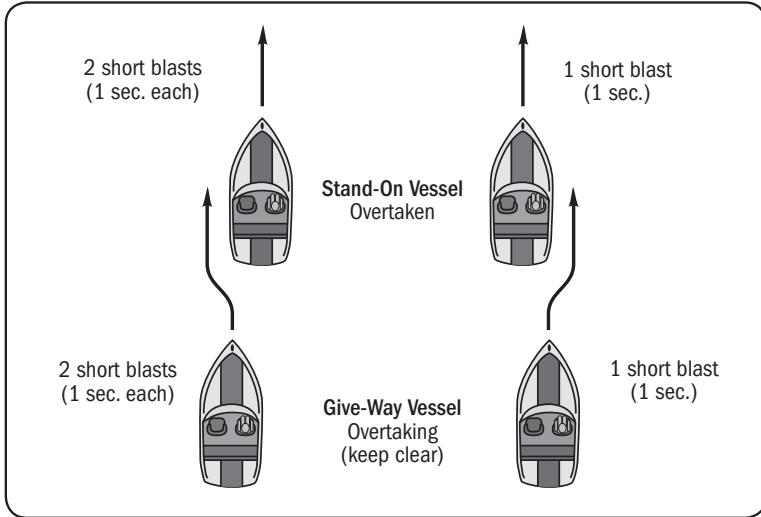

Overtaking Situation (Navigation Rule 13)